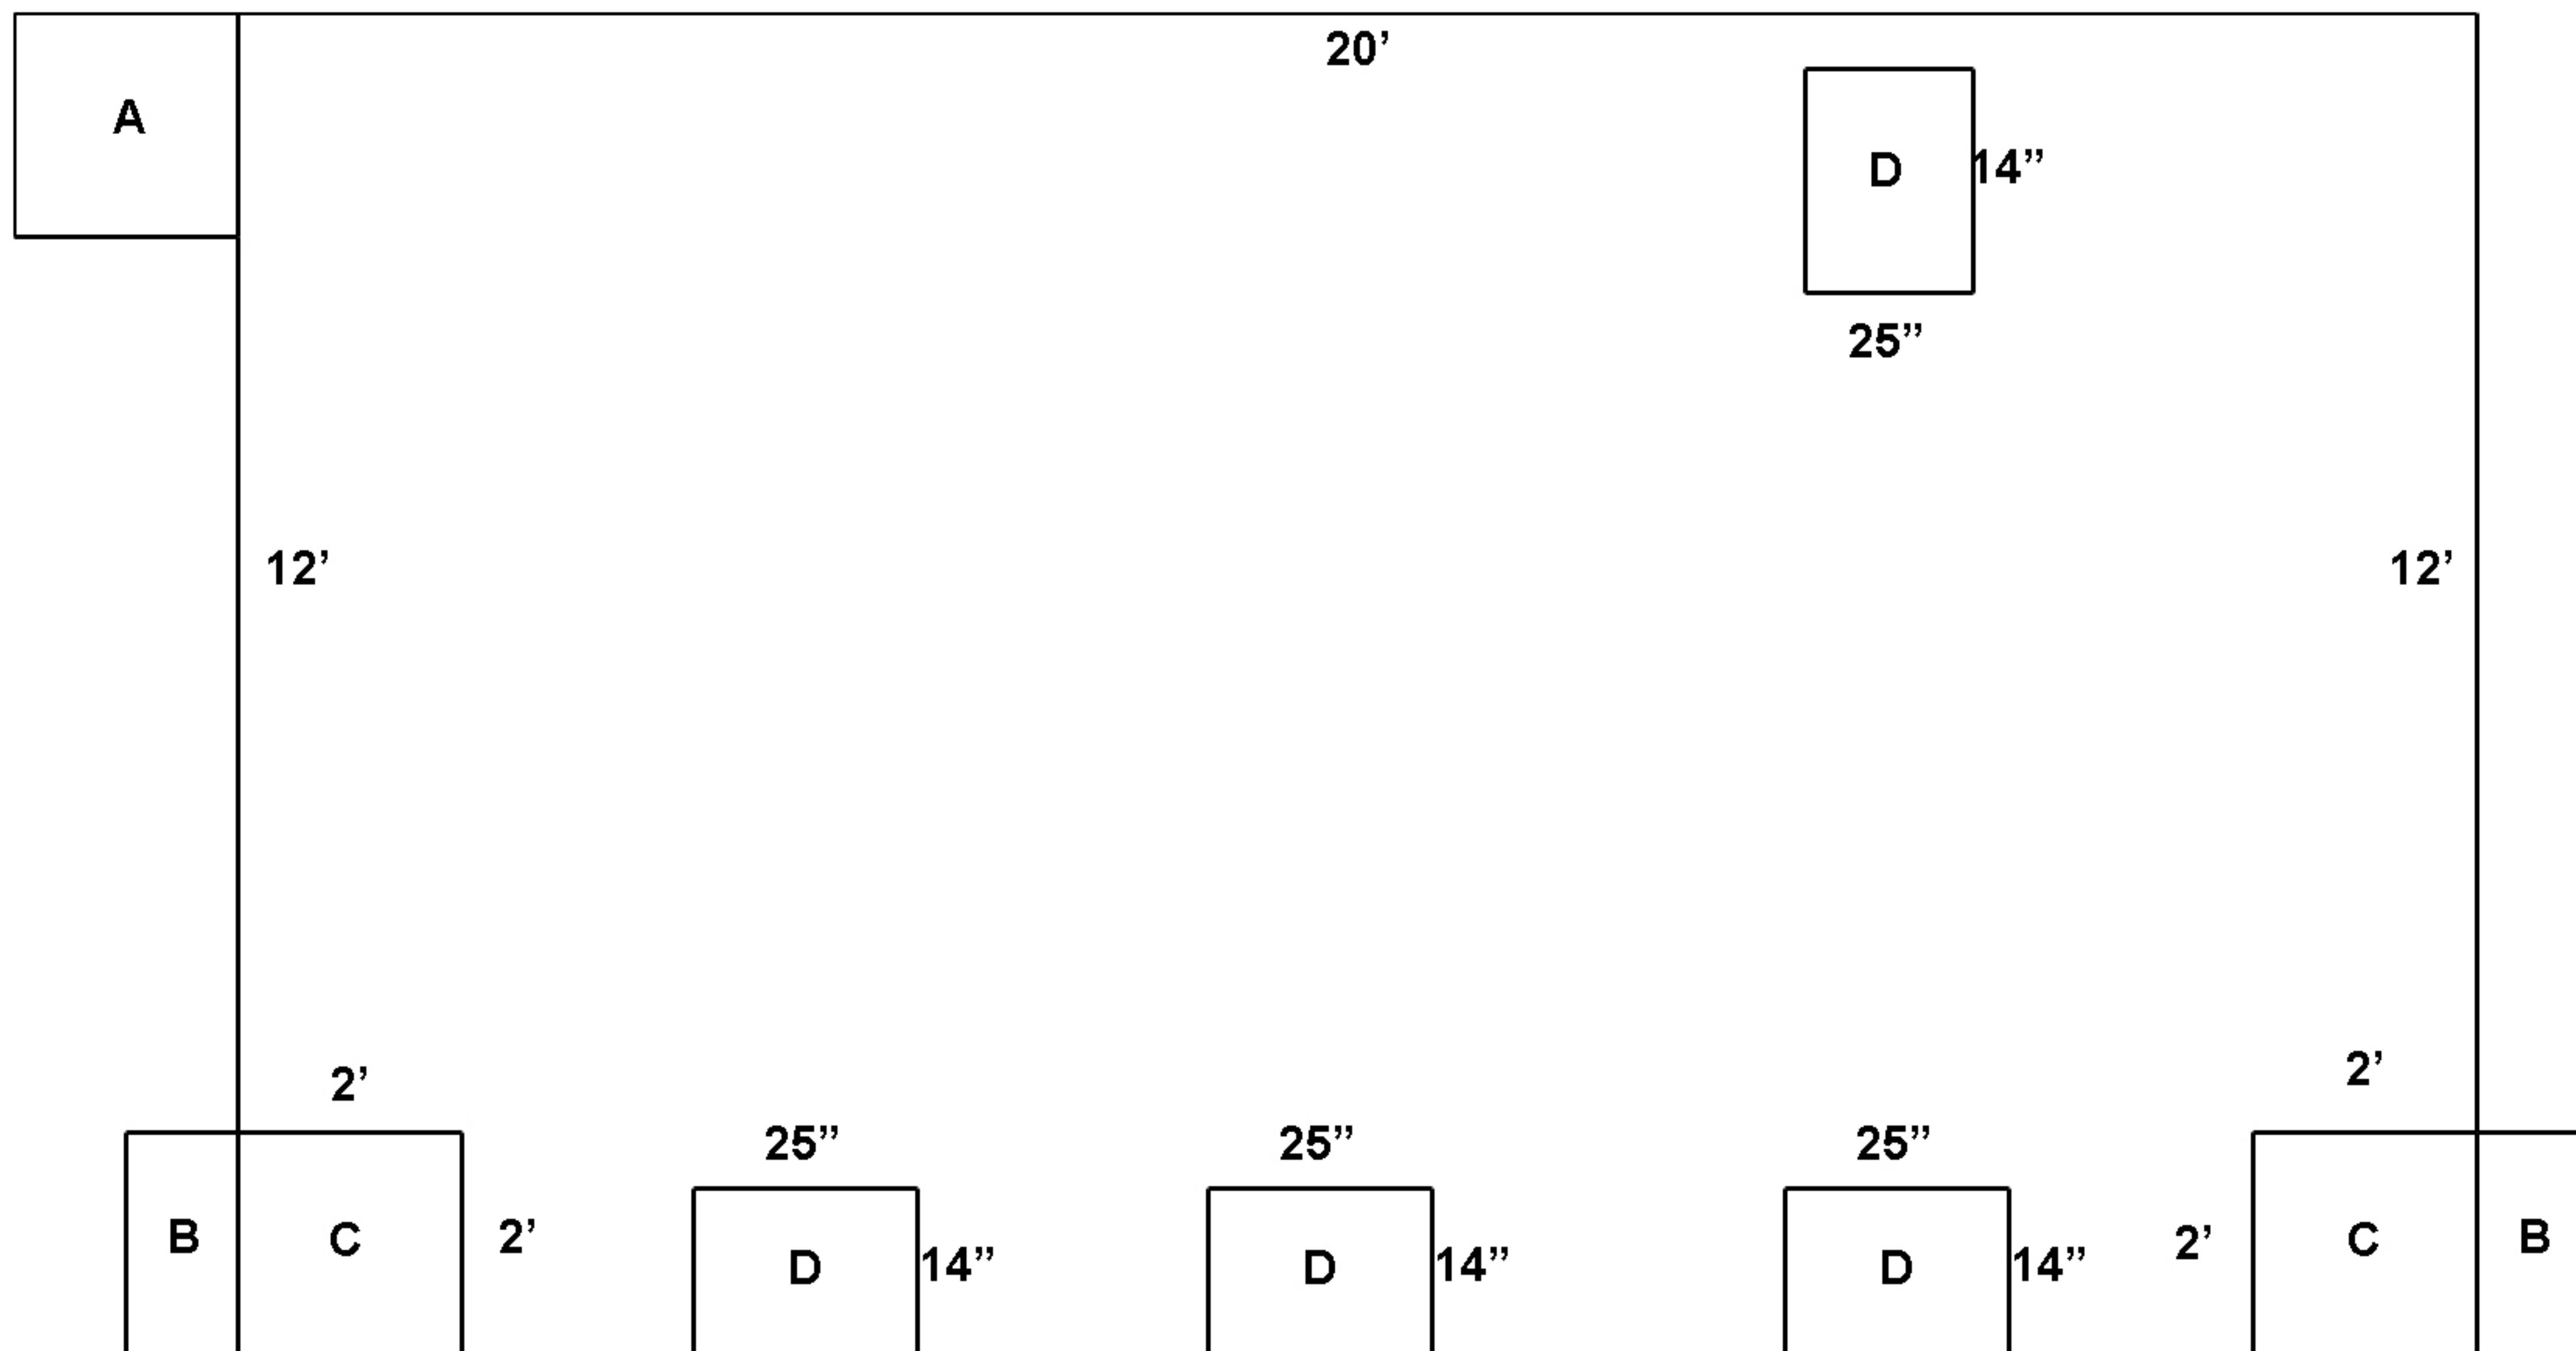

SPACEBAR STAGE PLOT

A - Amplifier & processor rack

B - Overhead speakers, stereo, two each side

C - Floor subwoofers, stereo

D - Monitors, individual mixes

Stage is 1' off the floor